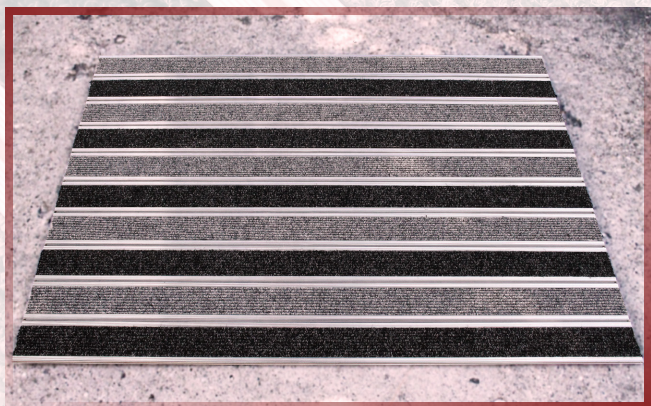

CLEARTEX ALUTREND® COMPACT

ALUPROFILE MATTING SYSTEMS

NEW

HUNGARIAN PRODUCT FOR CONTINENTAL CONDITIONS. THE NEWEST OF ALUTREND.

INSTALLABLE IN LOW FREQUENTED ENTRANCES; THIN ALUPROFILE MATTING SYSTEM, PERFECTLY SUITABLE FOR PEDESTRIANS AND WHEELCHAIRS.

ADVANTAGE COMES BY SIZE, AS A MATTER OF FACT THEY HAVE THE EXACT HEIGHT OF STONE TILES, SO THERE'S NO NEED TO DEEPEN THE CONCRETE. THE SURFACE CAN BE SELECTED ACCORDING TO ENVIRONMENT AND ENTRANCE AREA, INCLUDING INTERIOR AND EXTERIOR. THE ELEMENTS ARE CONNECTED TO EACH OTHER WITH A CLOSED METHOD, THIS WAY CONTAMINATION IS BEING COLLECTED ON THE SURFACE, WHICH MAKES MAINTENANCE EASIER.

PROPERTIES | TREADS

- **INDOOR:** COLORFUL TEXTILES AND NEEDLE FELT
- **OUTDOOR:** SCRATCH FIBER TEXTILE IN ANTHRACITE
- **WIDTH:** 45 MM
- **INDIVIDUAL SOLUTIONS:** INDIVIDUALLY INSCRIBIBLE SURFACES, AVAILABLE IN INDIVIDUAL COLORS, DIVERSE COLORS PER PROFILE