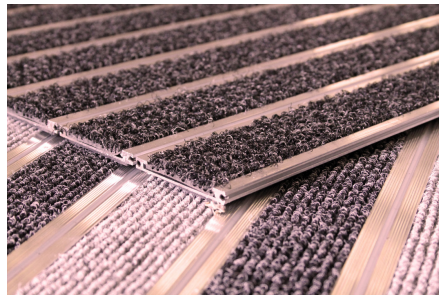

CLEARTEX

ALUTREND COMPACT

- THE NEWEST
- THE SLIMEST
- THE WIDEST TREADED
- THE LIGHTEST
- AND PROBABLY THE NICEST LOOKING

ALUTREND MATTING FROM CLEARTEX.

FOR THE ENTRANCES OF SMALLER OFFICES, HOSTELS,
RESTAURANTS AND HOMES.