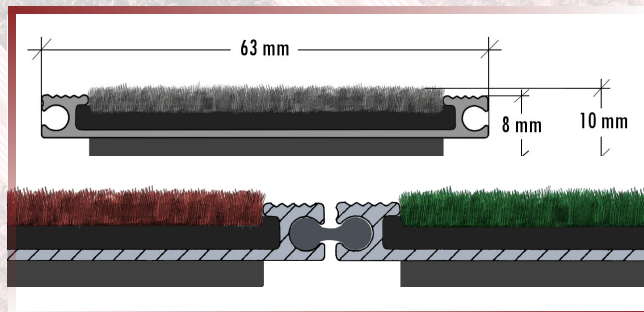

CLEARTEX ALUTREND® COMPACT

ALUPROFILE MATTING SYSTEMS

NEW

HUNGARIAN PRODUCT FOR CONTINENTAL CONDITIONS. THE NEWEST OF ALUTREND.

INSTALLABLE IN LOW FREQUENTED ENTRANCES; THIN ALUPROFILE MATTING SYSTEM, PERFECTLY SUITABLE FOR PEDESTRIANS AND WHEELCHAIRS.

ADVANTAGE COMES BY SIZE, AS A MATTER OF FACT THEY HAVE THE EXACT HEIGHT OF STONE TILES, SO THERE'S NO NEED TO DEEPEN THE CONCRETE. THE SURFACE CAN BE SELECTED ACCORDING TO ENVIRONMENT AND ENTRANCE AREA, INCLUDING INTERIOR AND EXTERIOR. THE ELEMENTS ARE CONNECTED TO EACH OTHER WITH A CLOSED METHOD, THIS WAY CONTAMINATION IS BEING COLLECTED ON THE SURFACE, WHICH MAKES MAINTENANCE EASIER.

PROPERTIES | ALUPROFILE MATTING SYSTEM

- **FULL THICKNESS (WITH SURFACE):** 10-11 MM
- **WALL THICKNESS (PROFILE):** 1,2 MM
- **HARDNESS:** F25
- **MAXIMUM AXLE BURDEN:** MAX. 600 KG
- **FIRE SAFETY ASSESSMENT:** B_{FL}-s1

PROPERTIES | TREADS

- **INDOOR:** COLORFUL TEXTILES AND NEEDLE FELT
- **OUTDOOR:** SCRATCH FIBER TEXTILE IN ANTHRACITE
- **WIDTH:** 45 MM
- **INDIVIDUAL SOLUTIONS:** INDIVIDUALLY INSCRIBIBLE SURFACES, AVAILABLE IN INDIVIDUAL COLORS, DIVERSE COLORS PER PROFILE

HUNGARIAN PRODUCTION | CLEARTEX LTD. BUDAÖRS

OUR ENTRANCE MATS HAVE BEEN DEVELOPED FOR CONTINENTAL CLIMATE CONDITIONS. IN ADDITION TO EFFICIENCY AND LONG LIFE TIME IT IS VERY IMPORTANT TO US TO BE ABLE TO ADAPT OUR MATS ONTO THE ENTRANCES QUICKLY AND PRECISELY WITH THE MOST INDIVIDUAL SOLUTIONS, EXTENDED WITH LOCAL SERVICES.

TYPES | BY AREA AND APPEARANCE

OUTDOOR

INDOOR

INDIVIDUAL

ALUTREND PRODUCTS WITHSTAND ALL WEATHER CONDITIONS, BE IT STRONG UV-RAYS OR SALTY SNOW MUD, WITHOUT ITS ATTRIBUTES CHANGING.

REGULAR MAINTENANCE CAN CLEARLY LENGTHEN THE MAT'S LIFETIME AND KEEP UP 100% CLEANING EFFECT OF THE TREADS FOR A LONG TIME.

CLEARTEX