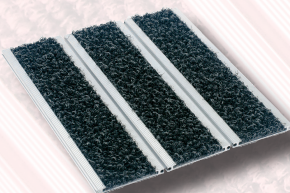

PROPERTIES | TREADS

- **INDOOR:** COLORFUL TEXTILES AND NEEDLE FELT
- **OUTDOOR:** SCRATCH FIBER TEXTILE IN ANTHRACITE
- **WIDTH:** 45 MM
- **INDIVIDUAL SOLUTIONS:** INDIVIDUALLY INSCRIBIBLE SURFACES, AVAILABLE IN INDIVIDUAL COLORS, DIVERSE COLORS PER PROFILE

TYPES | BY AREA AND APPEARANCE

OUTDOOR

ALUTREND COMPACT RASP

INDOOR

ALUTREND COMPACT DRY STD.

INDIVIDUAL

ALUTREND COMPACT CHARM

ALUTREND COMPACT DRY PREM.